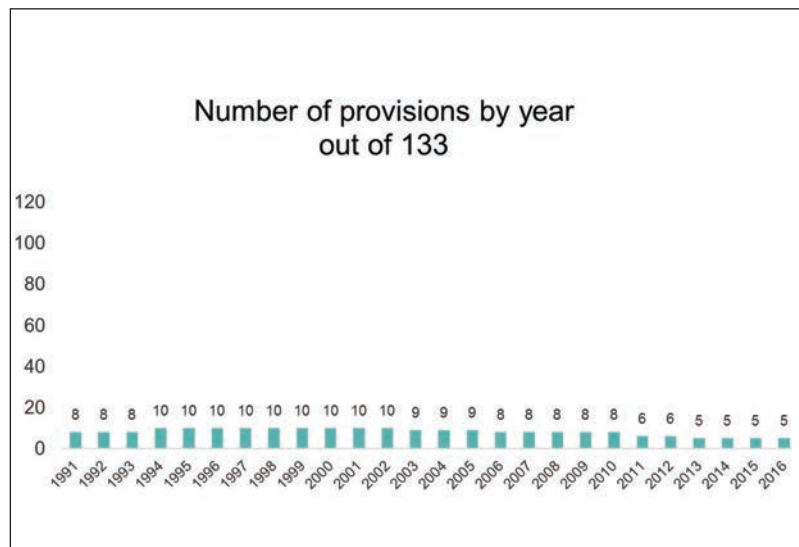

Mississippi

State Statistics

5
firearm laws
2016

9.11
per 100,000
firearm homicide rate
2015

9.30
per 100,000
firearm suicide rate
2015

18.75
per 100,000
nonfatal firearm injury rate
2013

2,992,333
population
2015

Trends

292 people
committed suicide
by firearms in 2015

264 people
were firearm
homicide victims
in 2015