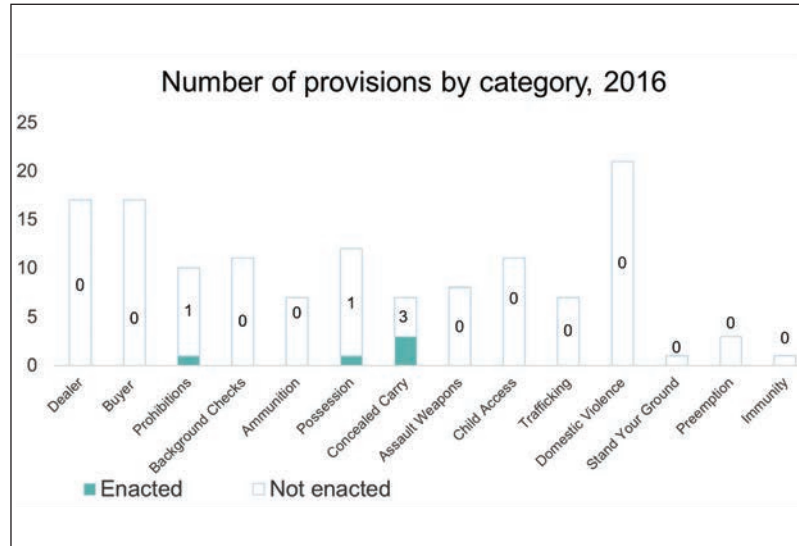

Mississippi

State Statistics

5
firearm laws
2016

9.11
per 100,000
firearm homicide rate
2015

9.30
per 100,000
firearm suicide rate
2015

18.75
per 100,000
nonfatal firearm injury rate
2013

2,992,333
population
2015

Trends

292 people
committed suicide
by firearms in 2015

264 people
were firearm
homicide victims
in 2015