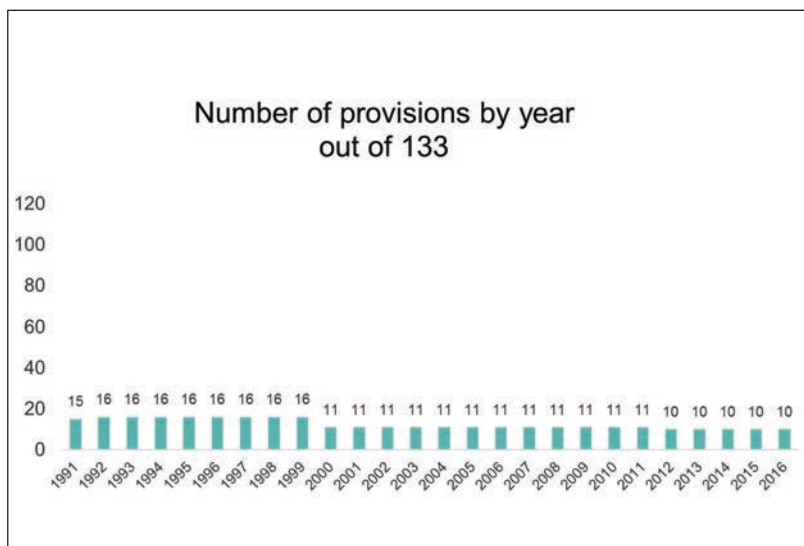

Alabama

State Statistics

10
firearm laws
2016

8.43
per 100,000
firearm homicide rate
2015

10.34
per 100,000
firearm suicide rate
2015

17.33
per 100,000
nonfatal firearm injury rate
2013

4,858,979
population
2015

Trends

528 people
committed suicide
by firearms in 2015

391 people
were firearm
homicide victims
in 2015