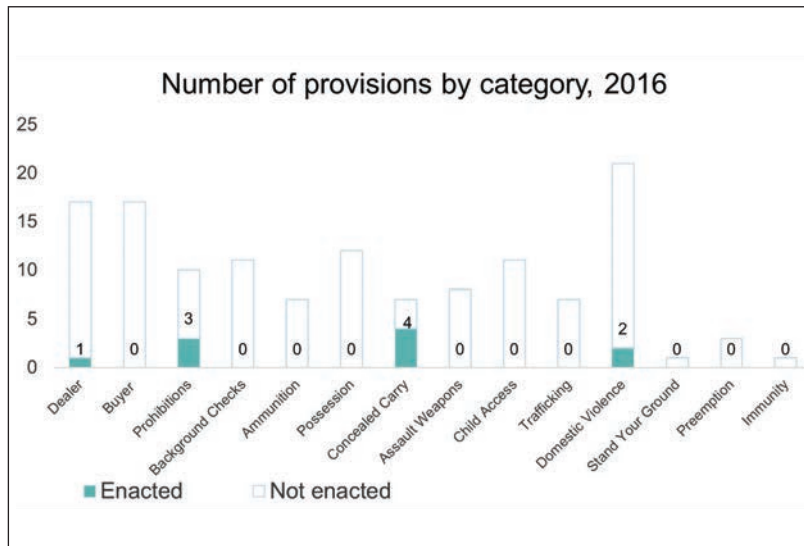

Alabama

State Statistics

10
firearm laws
2016

8.43
per 100,000
firearm homicide rate
2015

10.34
per 100,000
firearm suicide rate
2015

17.33
per 100,000
nonfatal firearm injury rate
2013

4,858,979
population
2015

Trends

528 people
committed suicide
by firearms in 2015

391 people
were firearm
homicide victims
in 2015