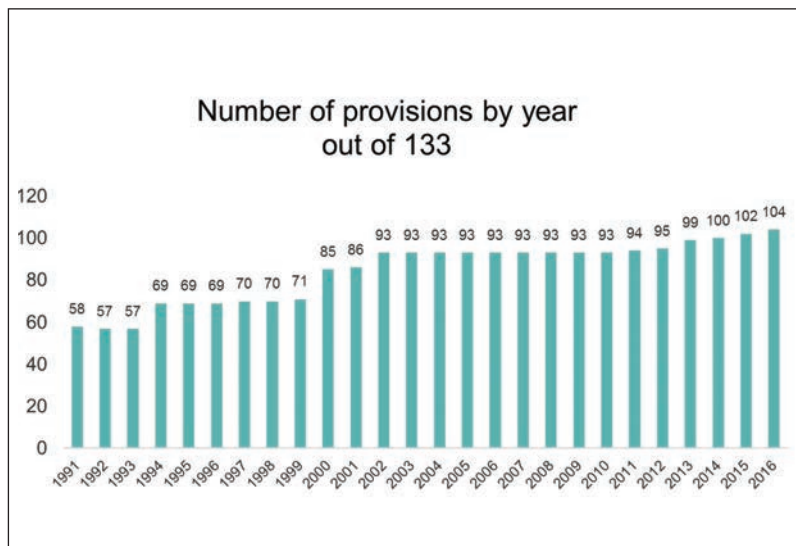

California

State Statistics

104
firearm laws
2016

3.52
per 100,000
firearm homicide rate
2015

3.78
per 100,000
firearm suicide rate
2015

8.48
per 100,000
nonfatal firearm injury rate
2013

39,144,818
population
2015

Trends

As of July 1, 2017, all persons who possess a large-capacity ammunition magazine must relinquish it, and all gun owners are required to report the loss or theft of a firearm to a law enforcement agency.