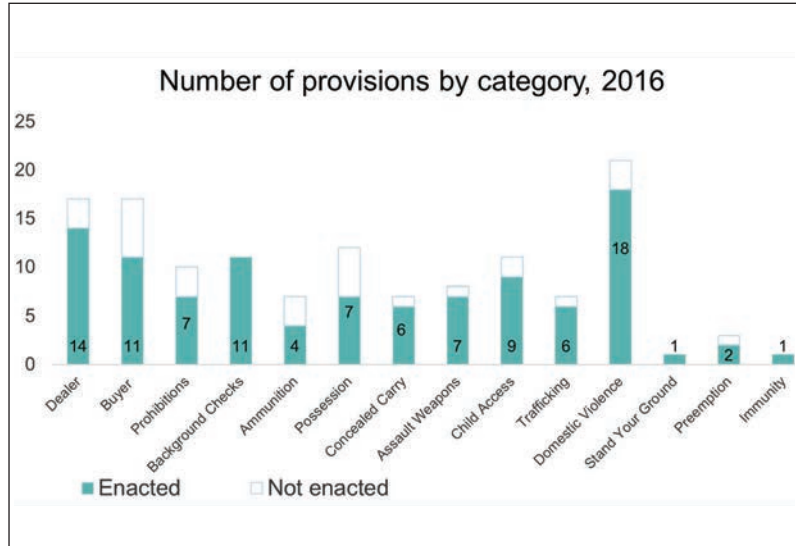

California

State Statistics

104
firearm laws
2016

3.52
per 100,000
firearm homicide rate
2015

3.78
per 100,000
firearm suicide rate
2015

8.48
per 100,000
nonfatal firearm injury rate
2013

39,144,818
population
2015

Trends

As of July 1, 2017, all persons who possess a large-capacity ammunition magazine must relinquish it, and all gun owners are required to report the loss or theft of a firearm to a law enforcement agency.