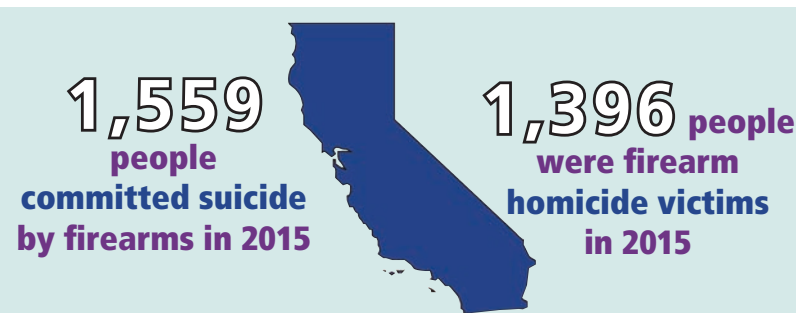

California

State Statistics

104
firearm laws
2016

3.52
per 100,000
firearm homicide rate
2015

3.78
per 100,000
firearm suicide rate
2015

8.48
per 100,000
nonfatal firearm injury rate
2013

39,144,818
population
2015

Trends

As of July 1, 2017, all persons who possess a large-capacity ammunition magazine must relinquish it, and all gun owners are required to report the loss or theft of a firearm to a law enforcement agency.