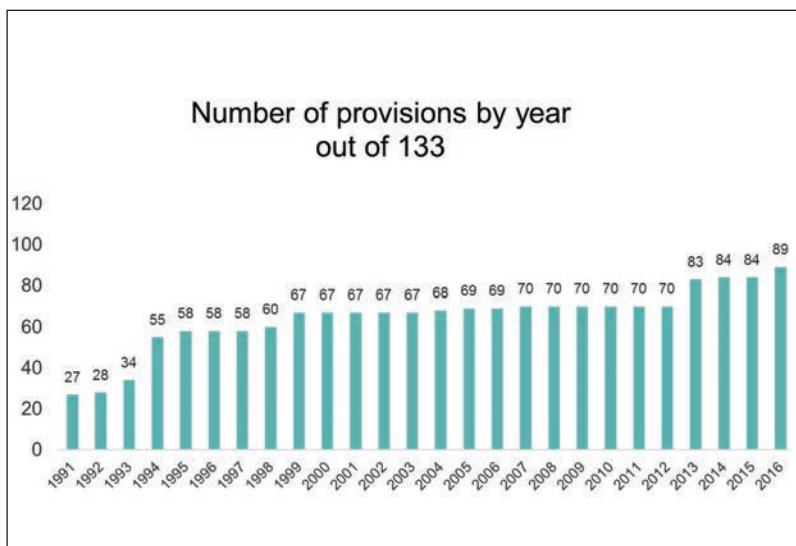

Connecticut

State Statistics

89

firearm laws
2016

2.43

per 100,000
firearm homicide rate
2015

2.72

per 100,000
firearm suicide rate
2015

4.81

per 100,000
nonfatal firearm injury rate
2013

3,590,886

population
2015

Trends

104 people
committed suicide
by firearms in 2015

80 people
were firearm
homicide victims
in 2015