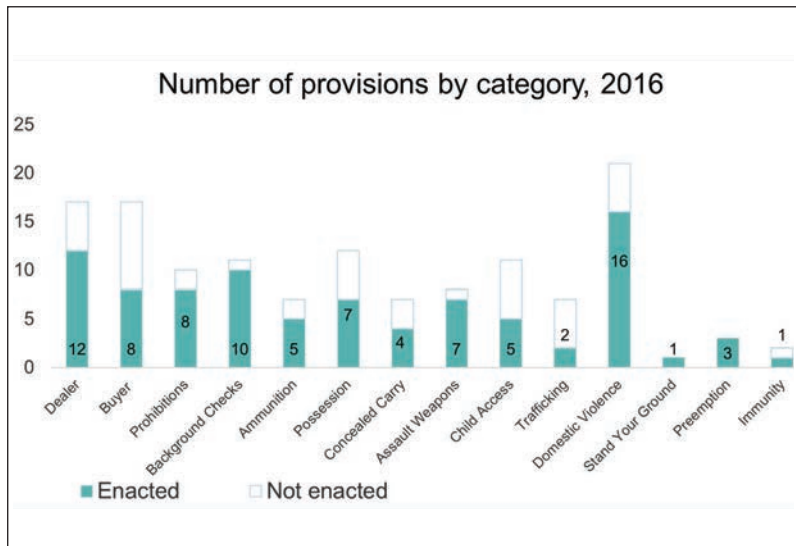

Connecticut

State Statistics

89

firearm laws
2016

2.43

per 100,000
firearm homicide rate
2015

2.72

per 100,000
firearm suicide rate
2015

4.81

per 100,000
nonfatal firearm injury rate
2013

3,590,886

population
2015

Trends

104 people
committed suicide
by firearms in 2015

80 people
were firearm
homicide victims
in 2015