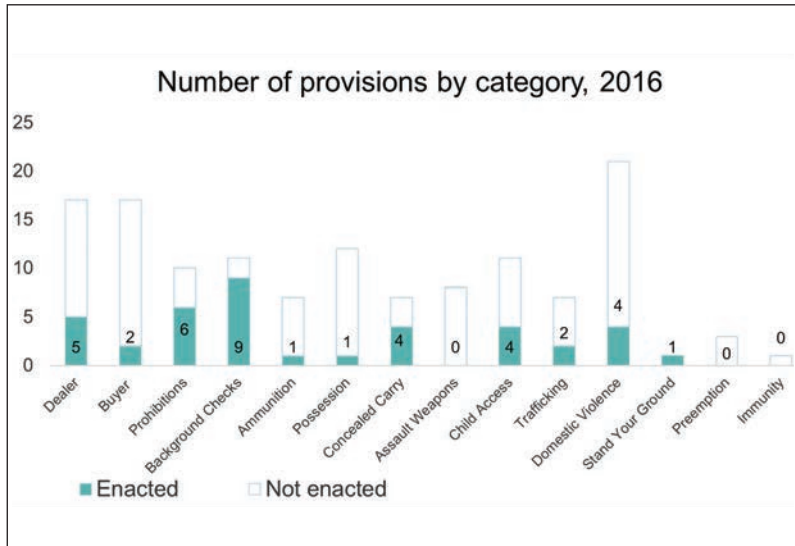

Delaware

State Statistics

39
firearm laws
2016

6.12
per 100,000
firearm homicide rate
2015

5.50
per 100,000
firearm suicide rate
2015

10.88
per 100,000
nonfatal firearm injury rate
2013

945,934
population
2015

Trends

55 people
committed suicide
by firearms in 2015

53 people
were firearm
homicide victims
in 2015

As of January 1, 2017, people who are convicted of a misdemeanor crime of domestic violence against a dating partner are prohibited from possessing firearms.