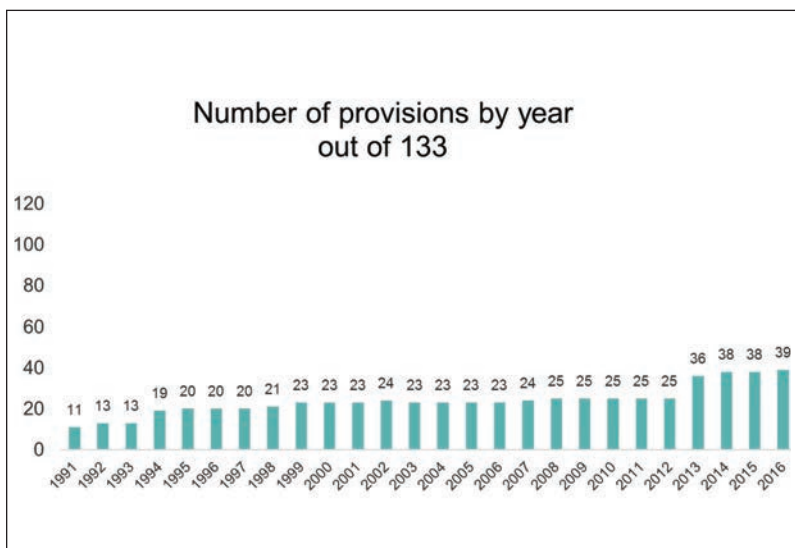

Delaware

State Statistics

39
firearm laws
2016

6.12
per 100,000
firearm homicide rate
2015

5.50
per 100,000
firearm suicide rate
2015

10.88
per 100,000
nonfatal firearm injury rate
2013

945,934
population
2015

Trends

55 people
committed suicide
by firearms in 2015

53 people
were firearm
homicide victims
in 2015

As of January 1, 2017, people who are convicted of a misdemeanor crime of domestic violence against a dating partner are prohibited from possessing firearms.