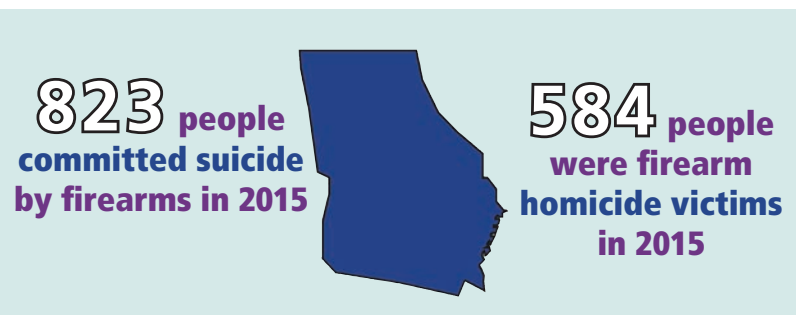

Georgia

State Statistics

6
firearm laws
2016

5.73
per 100,000
firearm homicide rate
2015

7.93
per 100,000
firearm suicide rate
2015

12.02
per 100,000
nonfatal firearm injury rate
2013

10,214,860
population
2015

Trends

As of July 1, 2017, persons with concealed carry permits may carry concealed weapons on college campuses.