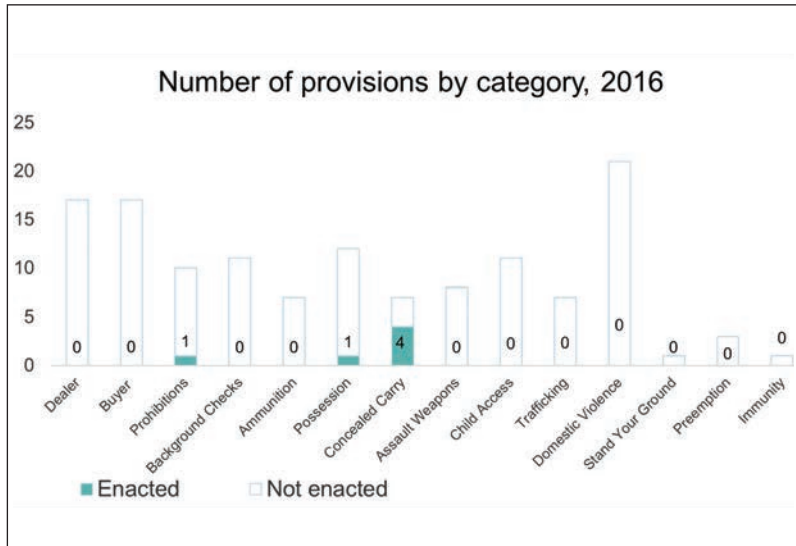

Georgia

State Statistics

6
firearm laws
2016

5.73
per 100,000
firearm homicide rate
2015

7.93
per 100,000
firearm suicide rate
2015

12.02
per 100,000
nonfatal firearm injury rate
2013

10,214,860
population
2015

Trends

As of July 1, 2017, persons with concealed carry permits may carry concealed weapons on college campuses.