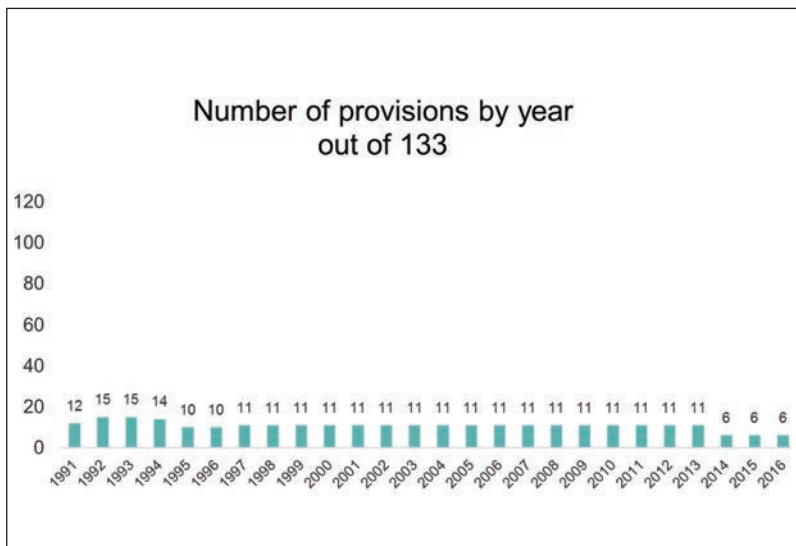

Georgia

State Statistics

6
firearm laws
2016

5.73
per 100,000
firearm homicide rate
2015

7.93
per 100,000
firearm suicide rate
2015

12.02
per 100,000
nonfatal firearm injury rate
2013

10,214,860
population
2015

Trends

As of July 1, 2017, persons with concealed carry permits may carry concealed weapons on college campuses.