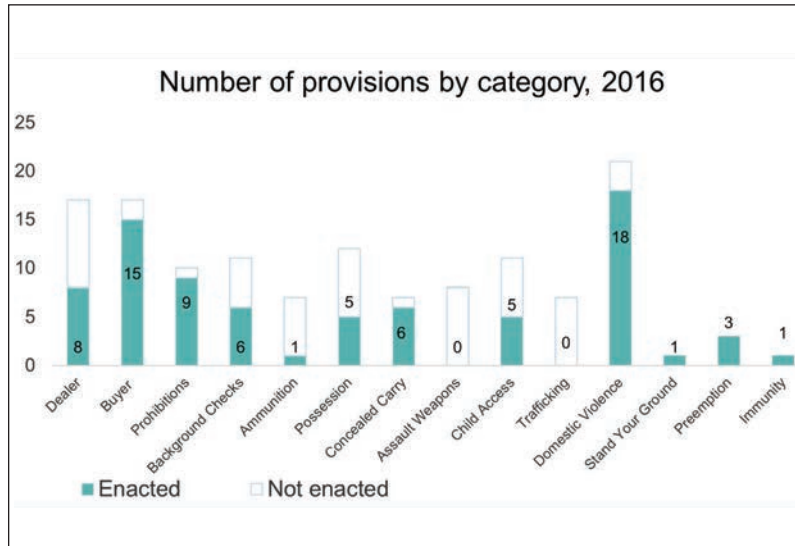

Hawaii

State Statistics

78
firearm laws
2016

per 100,000
firearm homicide rate
2015

2.77
per 100,000
firearm suicide rate
2015

per 100,000
nonfatal firearm injury rate
2013

1,431,603
population
2015

Trends