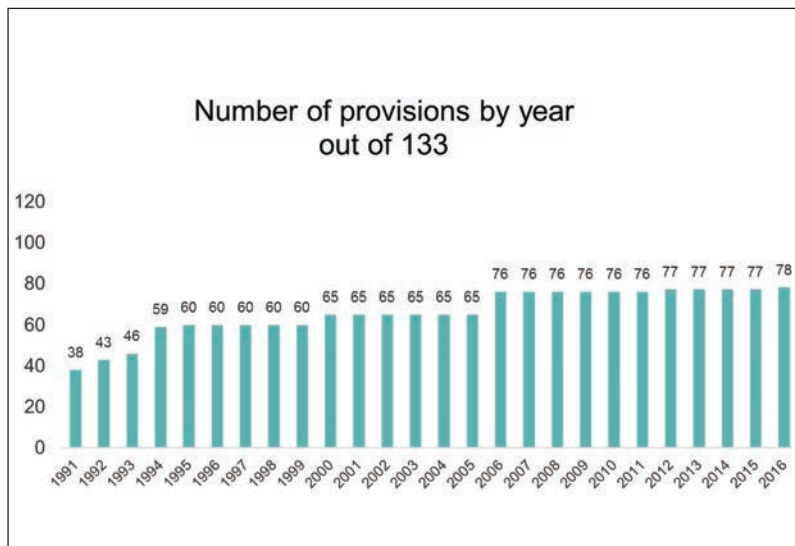

Hawaii

State Statistics

78
firearm laws
2016

per 100,000
firearm homicide rate
2015

2.77
per 100,000
firearm suicide rate
2015

per 100,000
nonfatal firearm injury rate
2013

1,431,603
population
2015

Trends