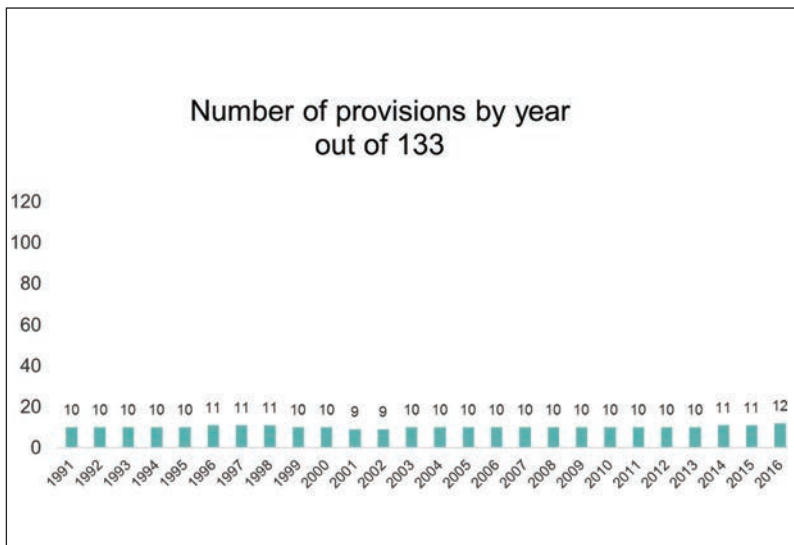

Indiana

State Statistics

12
firearm laws
2016

4.61
per 100,000
firearm homicide rate
2015

7.57
per 100,000
firearm suicide rate
2015

11.87
per 100,000
nonfatal firearm injury rate
2013

6,619,680
population
2015

Trends

517 people committed suicide by firearms in 2015

294 people were firearm homicide victims in 2015