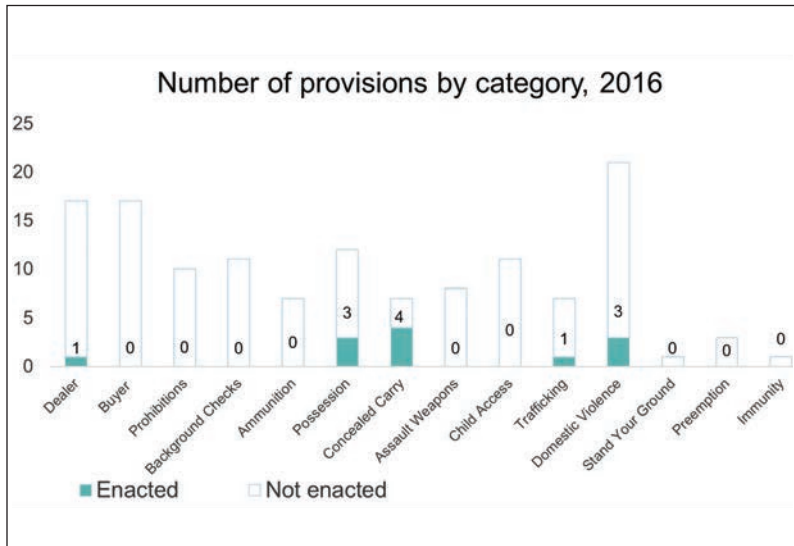

Indiana

State Statistics

12
firearm laws
2016

4.61
per 100,000
firearm homicide rate
2015

7.57
per 100,000
firearm suicide rate
2015

11.87
per 100,000
nonfatal firearm injury rate
2013

6,619,680
population
2015

Trends

517 people committed suicide by firearms in 2015

294 people were firearm homicide victims in 2015