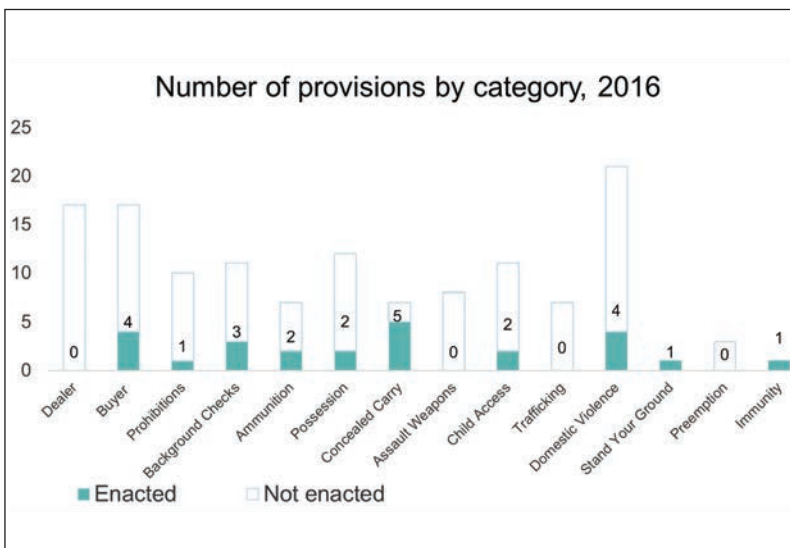

Iowa

State Statistics

25
firearm laws
2016

1.62
per 100,000
firearm homicide rate
2015

5.84
per 100,000
firearm suicide rate
2015

2.30
per 100,000
nonfatal firearm injury rate
2013

3,123,899
population
2015

Trends

As of January 1, 2017, people who are convicted of a misdemeanor crime of domestic violence against a dating partner are prohibited from possessing firearms.