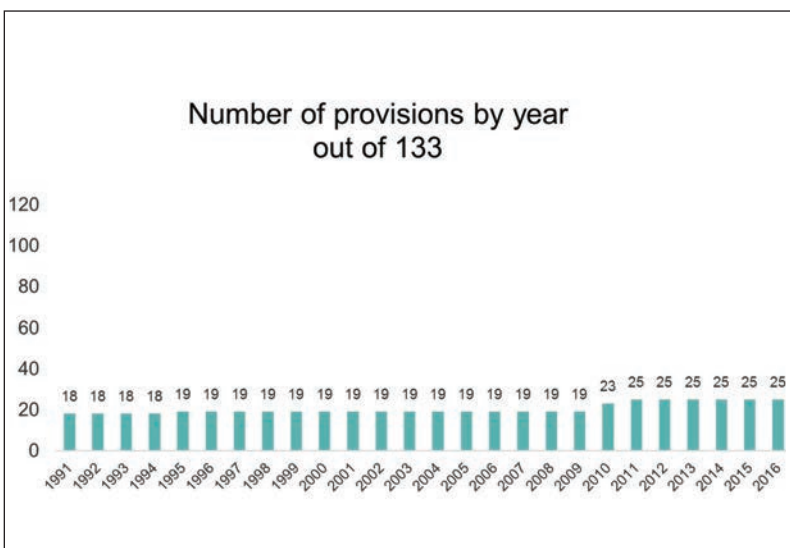

Iowa

State Statistics

25
firearm laws
2016

1.62
per 100,000
firearm homicide rate
2015

5.84
per 100,000
firearm suicide rate
2015

2.30
per 100,000
nonfatal firearm injury rate
2013

3,123,899
population
2015

Trends

As of January 1, 2017, people who are convicted of a misdemeanor crime of domestic violence against a dating partner are prohibited from possessing firearms.