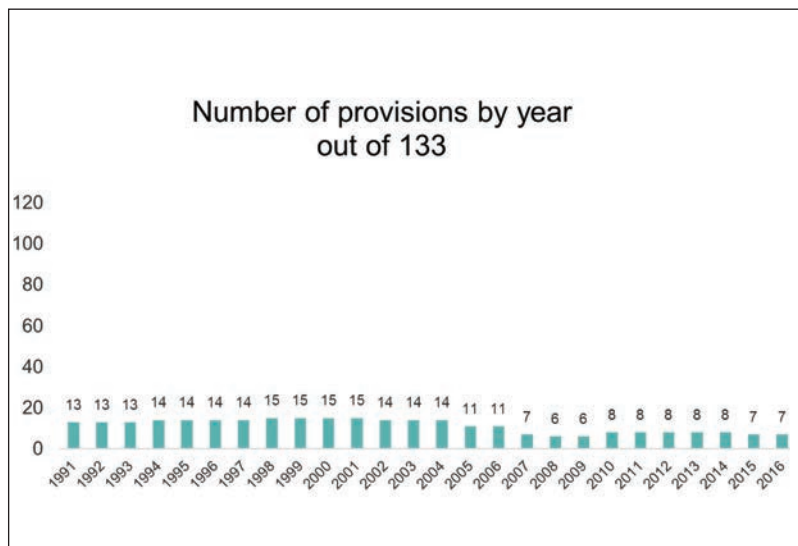

Kansas

State Statistics

7
firearm laws
2016

3.35
per 100,000
firearm homicide rate
2015

7.59
per 100,000
firearm suicide rate
2015

7.06
per 100,000
nonfatal firearm injury rate
2013

2,911,641
population
2015

Trends

224 people
committed
suicide
by firearms
in 2015

95 people
were firearm
homicide victims
in 2015