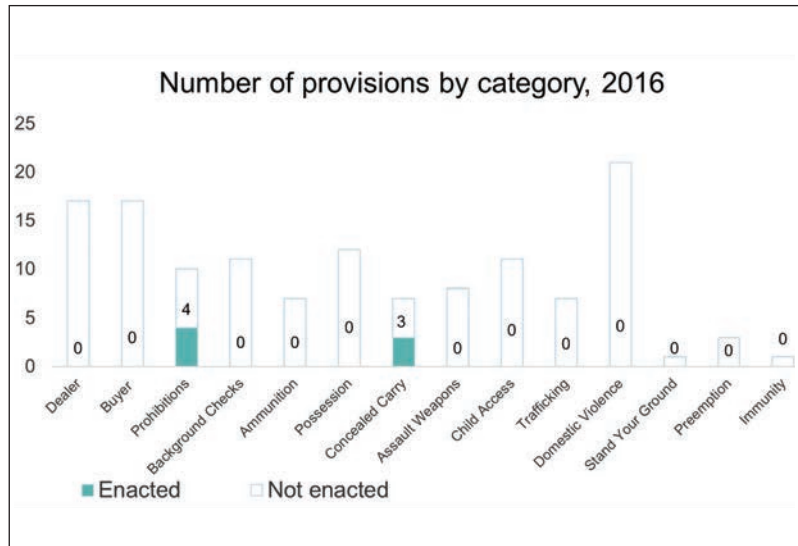

Kansas

State Statistics

7
firearm laws
2016

3.35
per 100,000
firearm homicide rate
2015

7.59
per 100,000
firearm suicide rate
2015

7.06
per 100,000
nonfatal firearm injury rate
2013

2,911,641
population
2015

Trends

224 people
committed
suicide
by firearms
in 2015

95 people
were firearm
homicide victims
in 2015