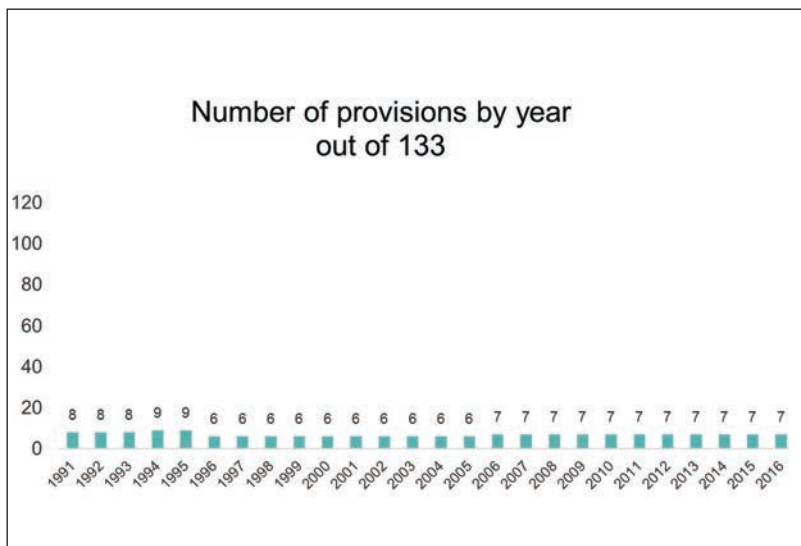

Kentucky

State Statistics

7
firearm laws
2016

3.96
per 100,000
firearm homicide rate
2015

10.70
per 100,000
firearm suicide rate
2015

8.12
per 100,000
nonfatal firearm injury rate
2013

4,425,092
population
2015

Trends

499 people
committed
suicide
by firearms
in 2015

174 people
were firearm
homicide victims
in 2015