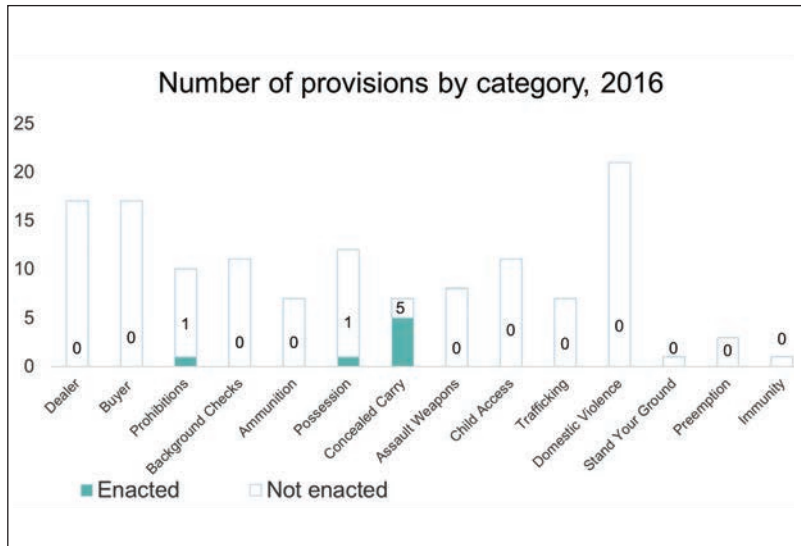

Kentucky

State Statistics

7
firearm laws
2016

3.96
per 100,000
firearm homicide rate
2015

10.70
per 100,000
firearm suicide rate
2015

8.12
per 100,000
nonfatal firearm injury rate
2013

4,425,092
population
2015

Trends

499 people
committed
suicide
by firearms
in 2015

174 people
were firearm
homicide victims
in 2015