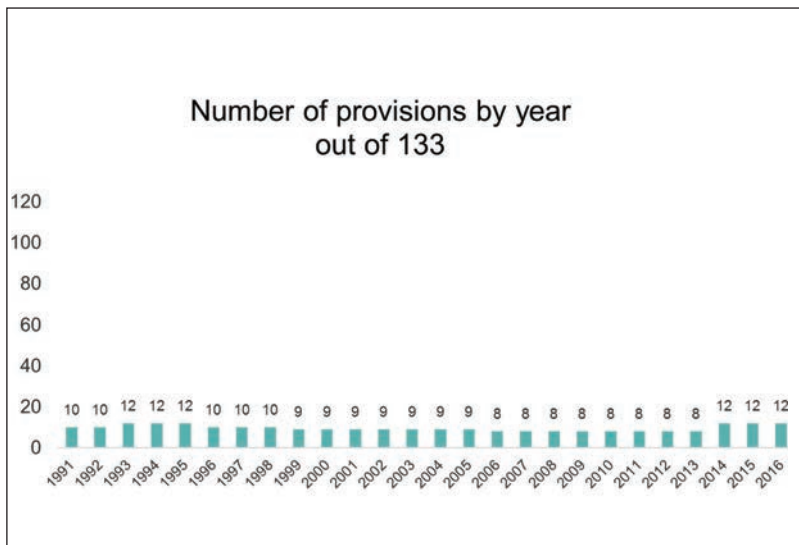

Louisiana

State Statistics

12
firearm laws
2016

9.96
per 100,000
firearm homicide rate
2015

9.77
per 100,000
firearm suicide rate
2015

24.64
per 100,000
nonfatal firearm injury rate
2013

4,670,724
population
2015

Trends

468 people committed suicide by firearms in 2015

456 people were firearm homicide victims in 2015