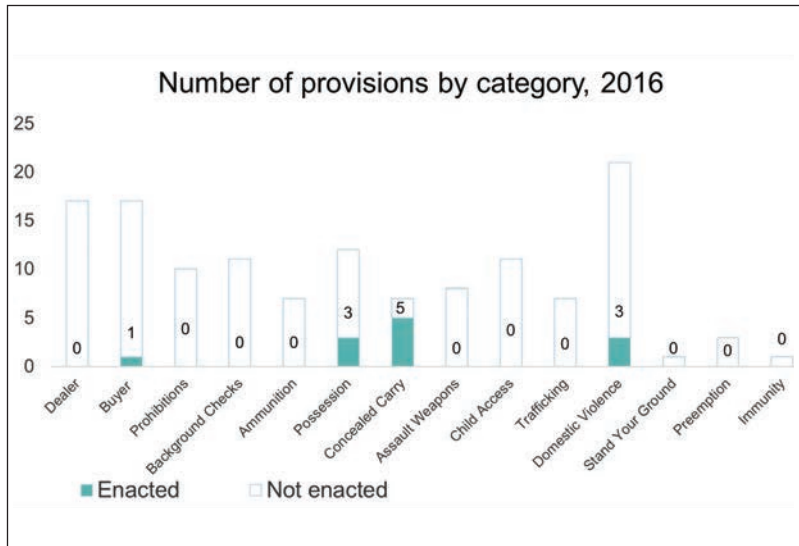

Louisiana

State Statistics

12
firearm laws
2016

9.96
per 100,000
firearm homicide rate
2015

9.77
per 100,000
firearm suicide rate
2015

24.64
per 100,000
nonfatal firearm injury rate
2013

4,670,724
population
2015

Trends

468 people committed suicide by firearms in 2015

456 people were firearm homicide victims in 2015