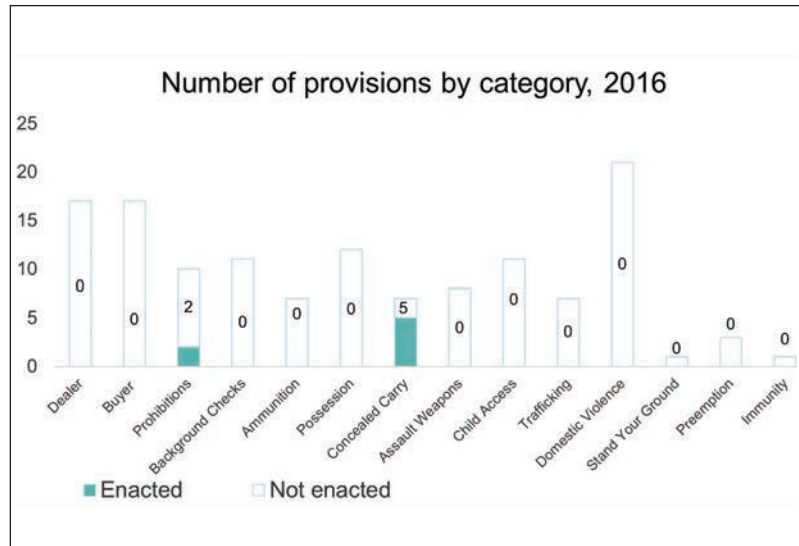

Missouri

State Statistics

7
firearm laws
2016

7.92
per 100,000
firearm homicide rate
2015

9.50
per 100,000
firearm suicide rate
2015

12.83
per 100,000
nonfatal firearm injury rate
2013

6,083,672
population
2015

Trends