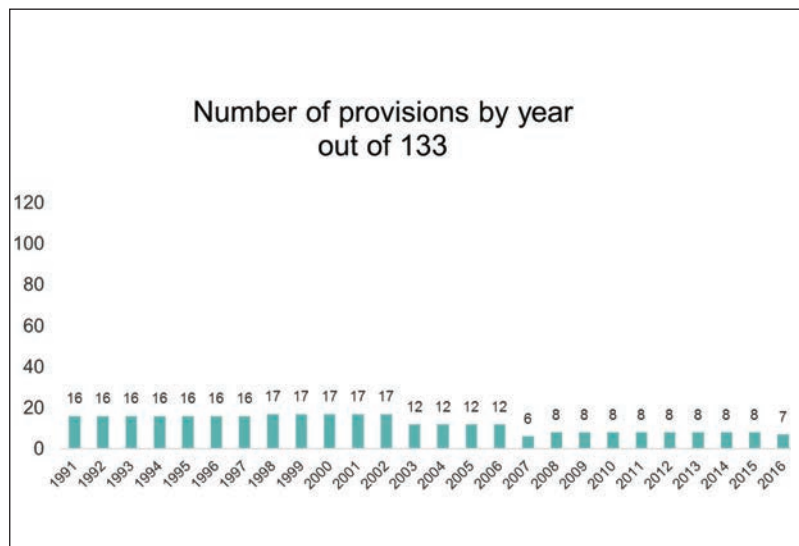

Missouri

State Statistics

7
firearm laws
2016

7.92
per 100,000
firearm homicide rate
2015

9.50
per 100,000
firearm suicide rate
2015

12.83
per 100,000
nonfatal firearm injury rate
2013

6,083,672
population
2015

Trends